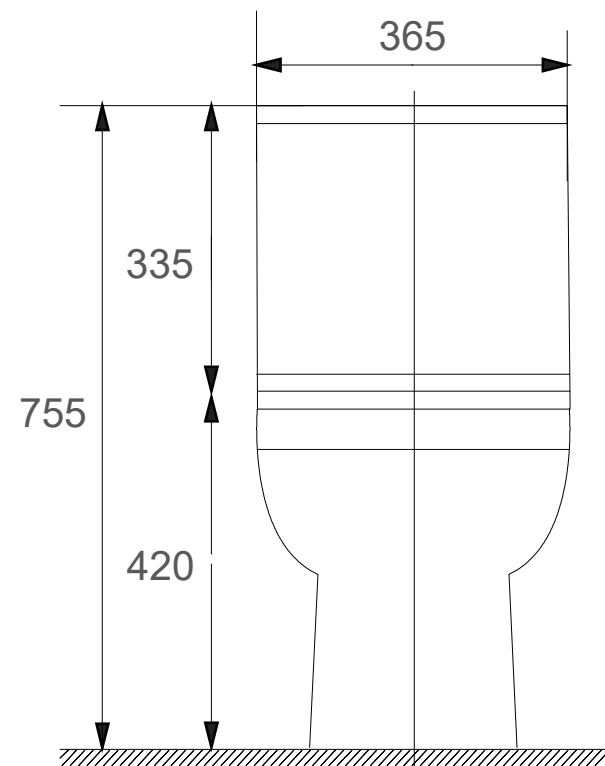

SRTWC8605

Washdown Flushing System
Dimension : L655 x W365 x H755mm
S-Trap : Bottom Outlet 250mm
P-Trap : Horizontal Outlet 180mm
*PP Material Seat Cover