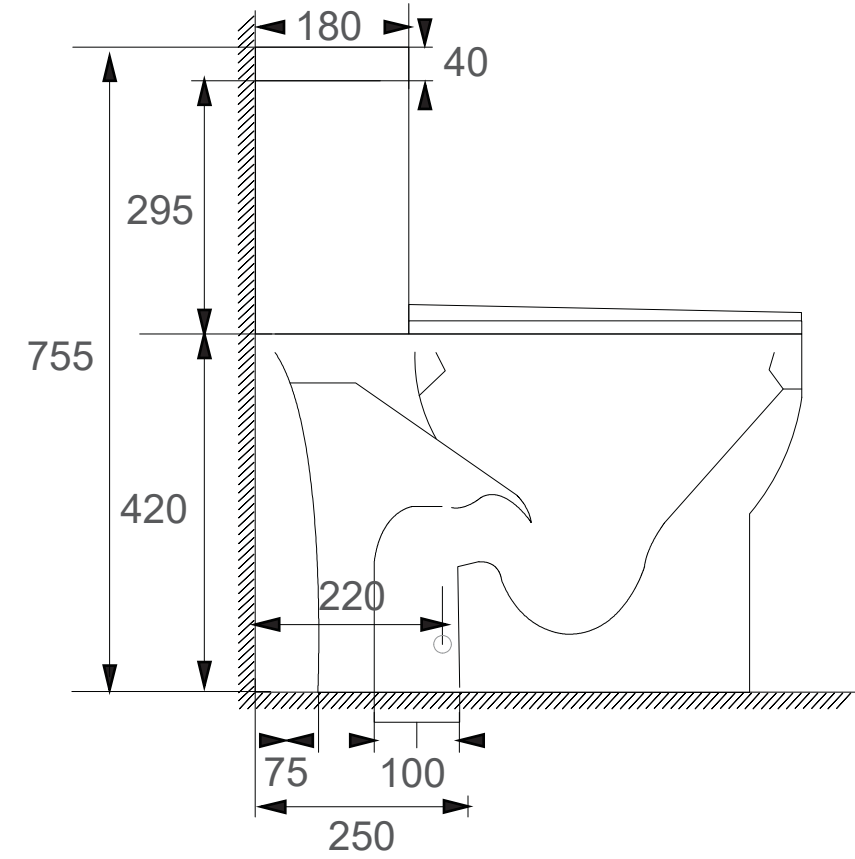

SRTWC8605

Washdown Flushing System
Dimension : L655 x W365 x H755mm
S-Trap : Bottom Outlet 250mm
P-Trap : Horizontal Outlet 180mm
*PP Material Seat Cover