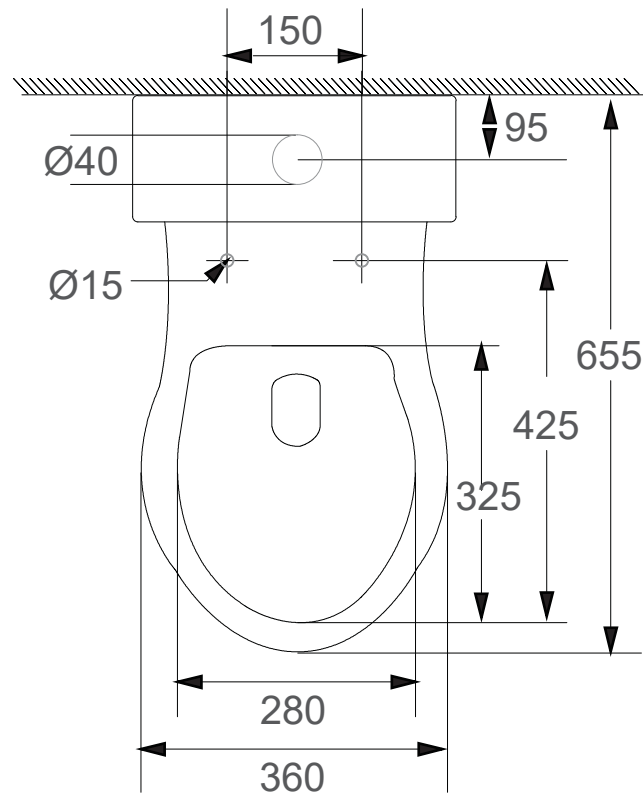

SRTWC8605

Washdown Flushing System
Dimension : L655 x W365 x H755mm
S-Trap : Bottom Outlet 250mm
P-Trap : Horizontal Outlet 180mm
*PP Material Seat Cover